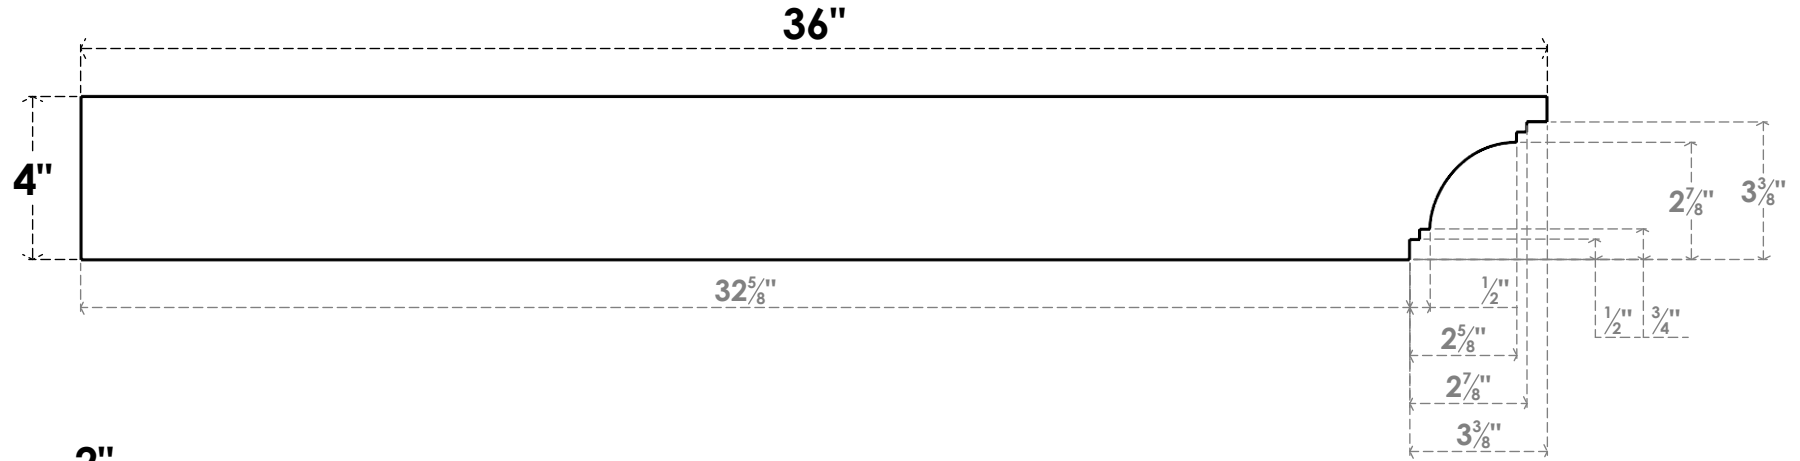

ITEM NUMBER: RFTURS020X04000X36000X004PEC00RCPR

2"W X 4"H X 36"L TIMBERTHANE ROUGH CEDAR PESCADERO FAUX WOOD SOLID RAFTER TAIL, 4" END, PRIMED TAN

SIDE PROFILE

FRONT PROFILE

ISOMETRIC

GENERATED DATE : 03/02/2023