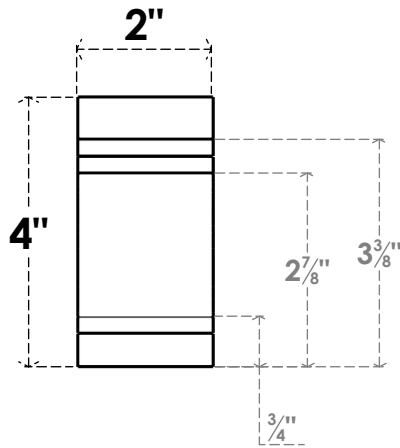

ITEM NUMBER: RFTURS020X04000X36000X004PEC00RCPR

2"W X 4"H X 36"L TIMBERTHANE ROUGH CEDAR PESCADERO FAUX WOOD SOLID RAFTER TAIL, 4" END, PRIMED TAN

SIDE PROFILE

FRONT PROFILE

ISOMETRIC

GENERATED DATE : 03/02/2023